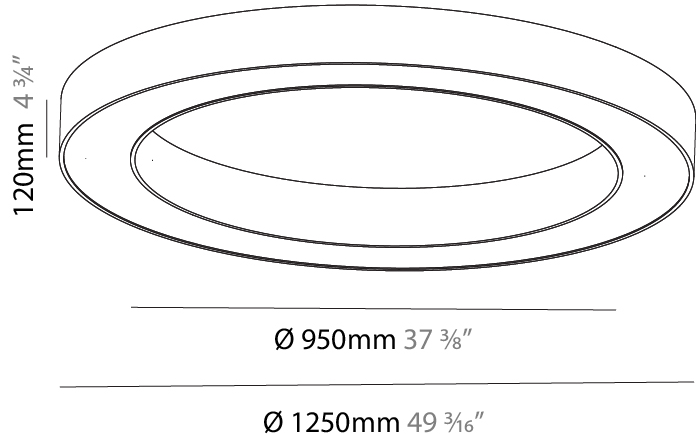

1. To build a product code in our configurator select the specify button on the base model # product page
2. To build a manual product code on this datasheet choose from the options listed below in blue font and add the suffix to the base model #

GENERAL

Series: Glorious
Subseries: Glorious
Brand: Prolicht
Division: Architectural
Mounting Type: Surface
Mounting Location: Ceiling
Subcategory: Ambient

PHYSICAL

Shape: Round
Diameter (mm): 1250
Diameter (in): 49 ³/₁₆
Height (mm): 120
Height (in): 4 ³/₄
Light Distribution: Direct
Weight (kg): 12.465
Weight (lbs): 27.42
Diffuser: PMMA - Opal or Micro-Prism
Fixture Finish: SSR / BKV / CWI / CRY / HAB / UFT / ITA / RUA / FTG / MYG / LOD / PUS / FRO / FUP / KIA / POP / BLS / SPG / MEY / GOH / GUM / CHC / COM / ABZ / JAG / OBR / MOS / ROR
Fixture Material: Aluminum

ELECTRICAL

Lamp Type: LED (Zhaga Standard)
Input Wattage (W): 60
Total Output Wattage (W): 48 / 38.4 (3500K)
Dimming: Non-Dimming / Phase Dimming (120Vac only) / 0-10V Dimming
Driver Included: Yes
Driver Location: Integrated
Driver Type: Constant Current - 120 / 277Vac
Driver Class: Class 2
Input Voltage (V): 120 - 277
Constant Current (mA): 350 / 1200 (3500K)

LED

Color Temperature (°K): 3000 / 3500 / 4000
Max. Delivered Lumen (lm): 5540 / 5733 / 5850
CRI: >80 CRI
Efficiency (%): 65
Lamp Life (hrs): 50000

OPTICAL

RATINGS AND CERTIFICATIONS

Certified By: Certified for North American Standards
IP rating: IP20